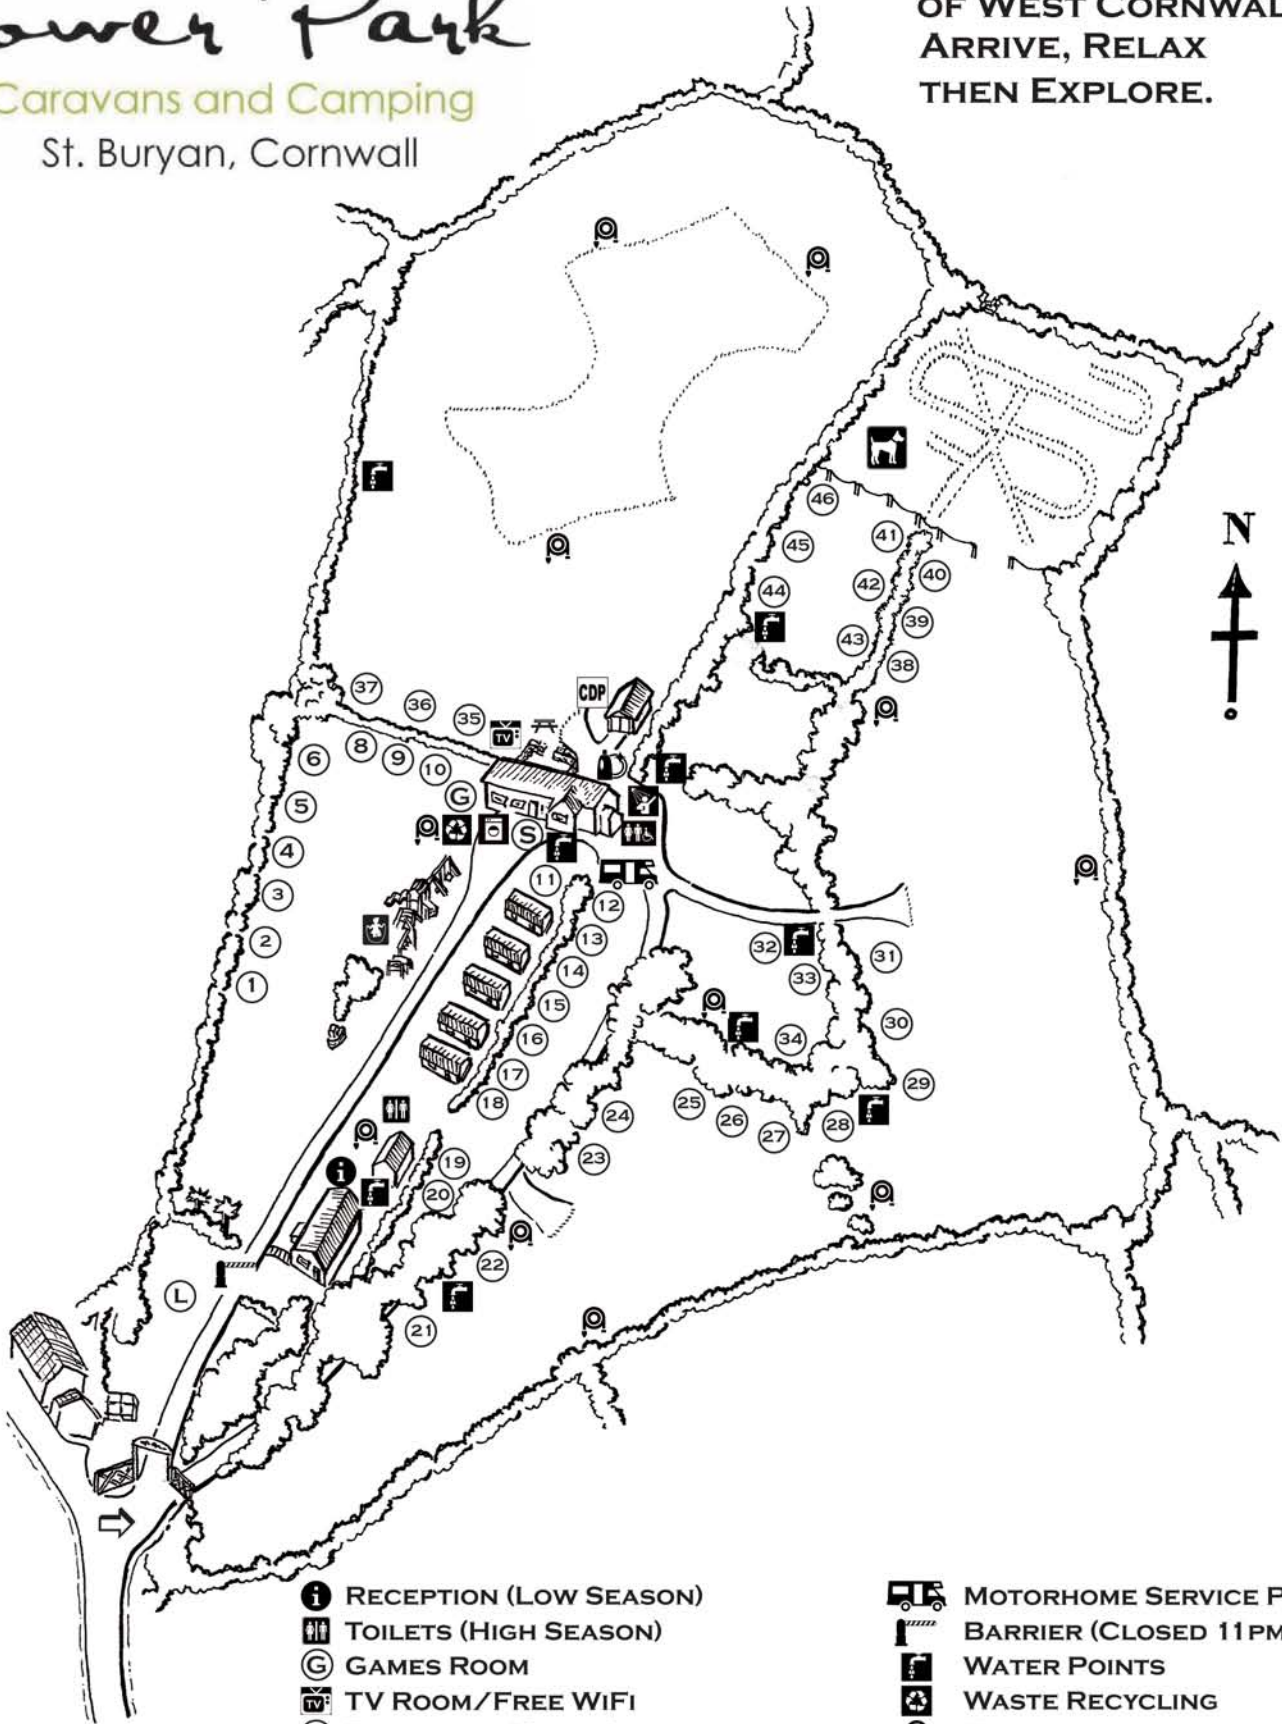

Tower Park

Caravans and Camping

St. Buryan, Cornwall

A HAVEN IN THE HEART OF WEST CORNWALL
ARRIVE, RELAX
THEN EXPLORE.

KEY/LEGEND

①-④⑥ ARE SERVICED
UNMARKED PITCHES
ARE UNSERVICED

- RECEPTION (LOW SEASON)
- TOILETS (HIGH SEASON)
- GAMES ROOM
- TV ROOM/FREE WIFI
- RECEPTION/SHOP & TAKEAWAY (HIGH SEASON)
- LAUNDRETTE
- SHOWERS & TOILETS
- DISABLED SHOWER ROOM
- DISHWASHING
- CDP (CHEMICAL DISPOSAL POINT)

- MOTORHOME SERVICE POINT
- BARRIER (CLOSED 11PM-7AM)
- WATER POINTS
- WASTE RECYCLING
- FIREPOINTS
- WALLED PICNIC AREA
- DOG WALKING AREA
- PLAY AREA
- LATE ARRIVALS FIELD
- MAIN ENTERANCE